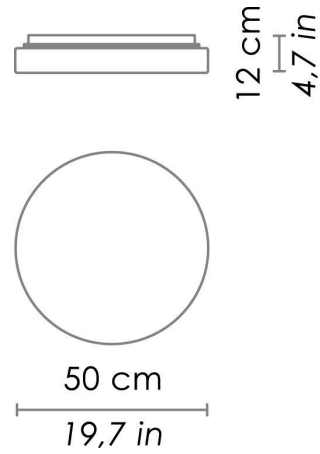

## DRUM

WALL

Wall-ceiling lamps with diffuser in mouth-blown, satin-finish opal triplex glass; chlorine-resistant, anti-UV, neutral translucent polycarbonate frame. Twist-lock coupling system for the glass component. The product is suitable for indoor use only. The Drum collection is IP44.

CODE	COLOR
ZA-LD876113N3	Transparent

DIMENSIONS AND HOLES	
Dimensions	Ø 50 cm / Ø 19,7 in

ILLUMINOTECHNICAL SPECIFICATIONS	
Source	LED
Power LED	27,5 W
Total Watt	29 W
Lumen LED board	3450 lm
Lumen lamp	2070 lm
Beam angle	130°
Colour temperature	3000 K
CRI	>90
Dimmer	TRIAC
Lamp life	minimum 2 years guaranteed